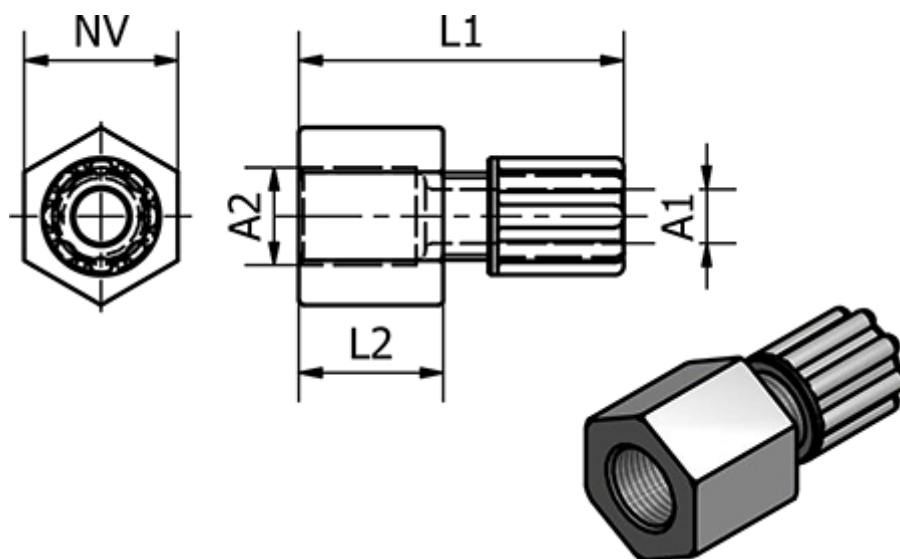

# Data Sheet

Article number: 58612044

Description: Push-on 120.44, Ø9/12 - G 1/8"  
Straight

## Measures

Ext. Hose Diameter A1	= 9/12
L1	= 45
L2	= 15
NV	= 22
Thread A2	= G 1/8"